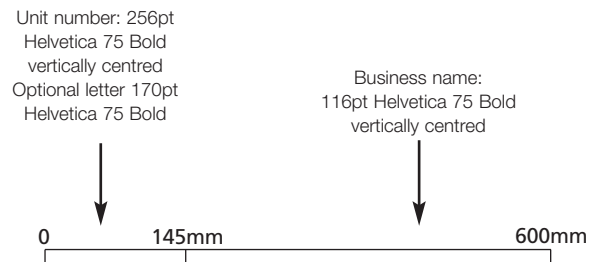

Signage Guide

Roadside Signage

16 L. Whitbourne
Electrical Heating
& Engineering

14b Peter Moss
Injection Plastic
Manufacturing

Colours:

- PMS 116
- Black
- White

When business name goes onto 2 or 3 lines it remains vertically centred on 16pt leading

18a A.J. Smith Engineering

Goods in Reception

35mm

Other information (optional):
116pt Helvetica 75 Bold
vertically centred

20mm

Logo size:
60mm x 40mm

0

30mm

20mm

1500mm

Signage Guide

Unit Signage